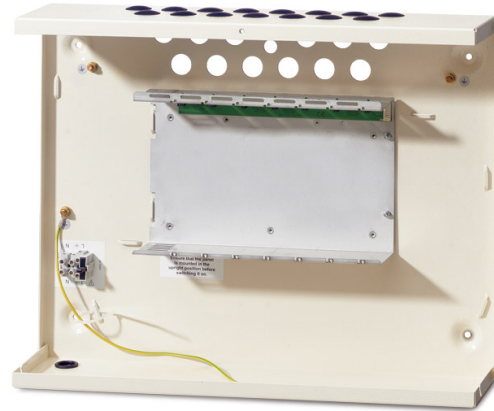

## FP700 black box with 7 slot card cage

## FB708

The FB708 'black box' allows for the distribution of LON700 input and output units. When used with the NC700 or FM740, these black boxes may be connected to the FP700 or 2000/1200 series fire panels with the LON700 capabilities.

### Ordering Information

FB708	FP700 black box with 7 slot card cage
NC700	LON700 interface board

- Fully modular
- Echelon based network
- Various output boards
- Microprocessor based
- Local and remote control
- For fire panel distributed systems
- 7 slot card cage or 11 slot card cage with power supply