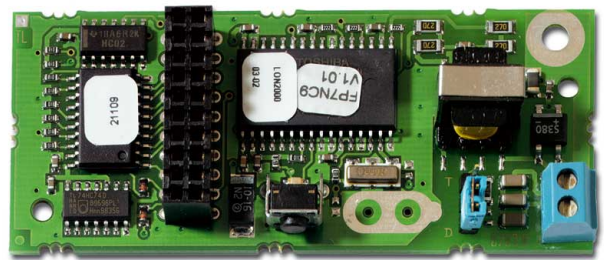

LON2000

LON700 driver for FP1200 / FP2000

Standard Features

LON2000

LON700 driver for FP1200 / FP2000

Specifications

Ordering Information

| Part No. | Description |
|----------|-----------------------------------|
| LON2000 | LON700 driver for FP1200 / FP2000 |